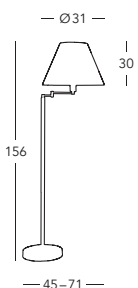

Hilton

■ **264.41.4**

Bodenleuchte / floor lamp
Altmessing / antique brass
💡 1 Ip., E27, 60 W / LED E27

■ **264.41.7**

Bodenleuchte / floor lamp
Messing / brass
💡 1 Ip., E27, 60 W / LED E27

■ **264.41.6**

Bodenleuchte / floor lamp
vernickelt / nickel plated
💡 1 Ip., E27, 60 W / LED E27

Presented by **KOLARZ**