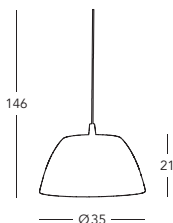

— Ø31 —
 156
 30
 — 45-71 —
264.41.7
 Bodenleuchte /
 floor lamp
 Messing / brass
 1 Ip., E27, 60 W /
 LED E27

Malmö

■ 0051.41.6

Bodenleuchte / floor lamp
vernickelt / nickel plated

💡 1 lp., E27, 60 W / LED E27