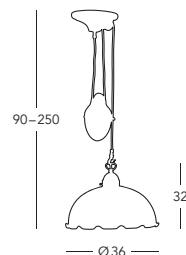

- handdekoriert / hand-decorated
- mundgeblasene Gläser / mouth-blown glasses

MADE
IN
AUSTRIA

■ 731.33.22

Zughängeleuchte / height adjustable hanging lamp

☏ 1 lp., E27, 75 W / LED E27

Presented by KOLARZ