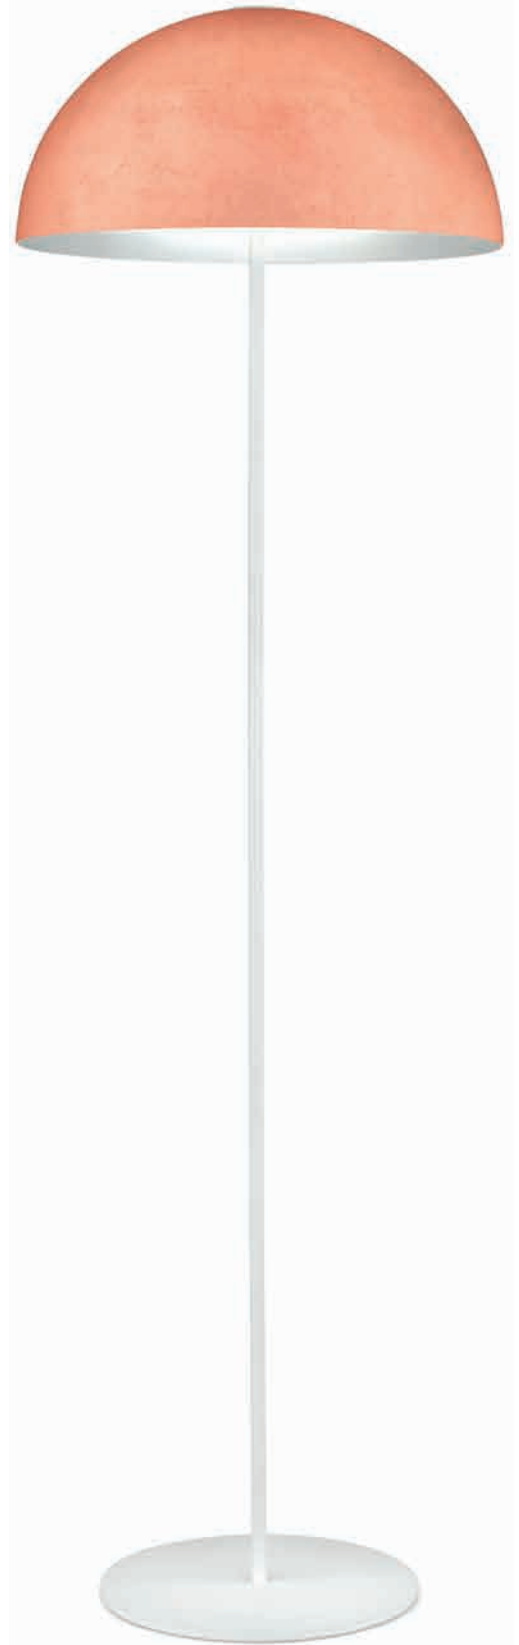

■ **A1339.31.Co.Cu/50**
Hängeleuchte / hanging lamp
☑ 1 Ip., E27, 100W / LED E27

■ **A1339.31.Wm.Ag/50**
Hängeleuchte / hanging lamp
☑ 1 Ip., E27, 100W / LED E27

■ **A1339.31.Co.Au/50**
Hängeleuchte / hanging lamp
☑ 1 Ip., E27, 100W / LED E27

Presented by  **KOLARZ**

Cult – Decor Leaf

■ **A1339.43.Wm.Au/50**
Bodenleuchte / floor lamp
☑ 3 Ip., E27, 60W / LED E27

■ **A1339.43.Wm.Ag/50**
Bodenleuchte / floor lamp
☑ 3 Ip., E27, 60W / LED E27

■ **A1339.43.Wm.Cu/50**
Bodenleuchte / floor lamp
☑ 3 Ip., E27, 60W / LED E27