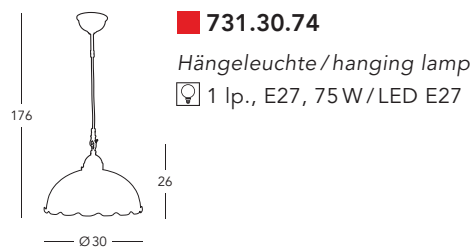

■ mundgeblasene Gläser/mouth-blown glasses

MADE
IN
AUSTRIA

Presented by **KOLARZ**