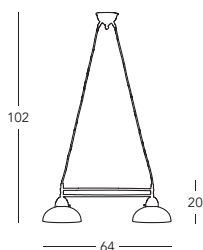

Nonna – Decor Bianco

731.82.53
Balken / chandelier
☑ 2 lp., E27, 75W / LED E27