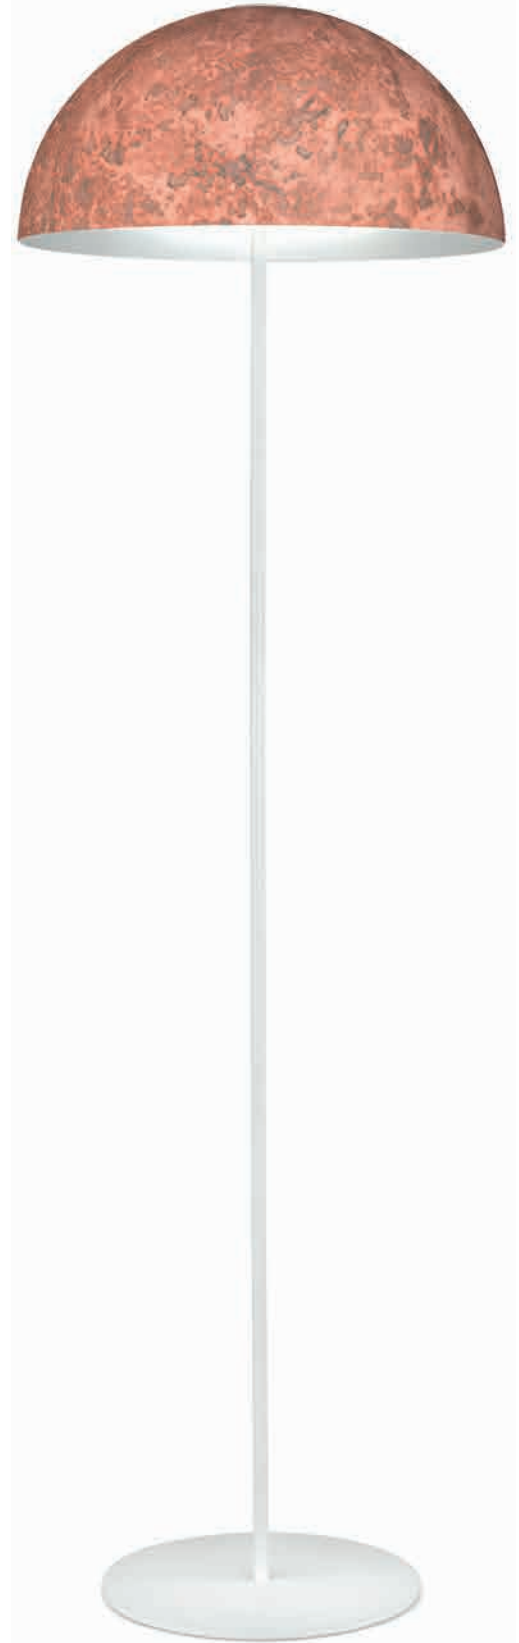

■ **A1339.31.Co.Cu/50**
Hängeleuchte / hanging lamp
☑ 1 Ip., E27, 100W / LED E27

■ **A1339.31.Wm.Ag/50**
Hängeleuchte / hanging lamp
☑ 1 Ip., E27, 100W / LED E27

■ **A1339.31.Co.Au/50**
Hängeleuchte / hanging lamp
☑ 1 Ip., E27, 100W / LED E27

Presented by  **KOLARZ**

Cult – Decor Leaf

■ **A1339.43.Wm.Au/50**
Bodenleuchte / floor lamp
☑ 3 Ip., E27, 60W / LED E27

■ **A1339.43.Wm.Ag/50**
Bodenleuchte / floor lamp
☑ 3 Ip., E27, 60W / LED E27

■ **A1339.43.Wm.Cu/50**
Bodenleuchte / floor lamp
☑ 3 Ip., E27, 60W / LED E27

Cult – Decor Vintage

■ handdekoriert/hand-decorated

MADE
IN
AUSTRIA

■ A1339.43.Wm.VinAu/50

Bodenleuchte / floor lamp

☹ 3 Ip., E27, 60W / LED E27

■ A1339.43.Wm.VinAg/50

Bodenleuchte / floor lamp