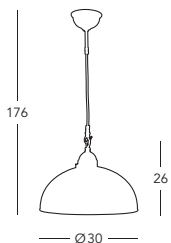

Nonna – Decor Bianco

■ **731.30.54**
Hängeleuchte / hanging lamp
☑ 1 lp., E27, 75 W / LED E27