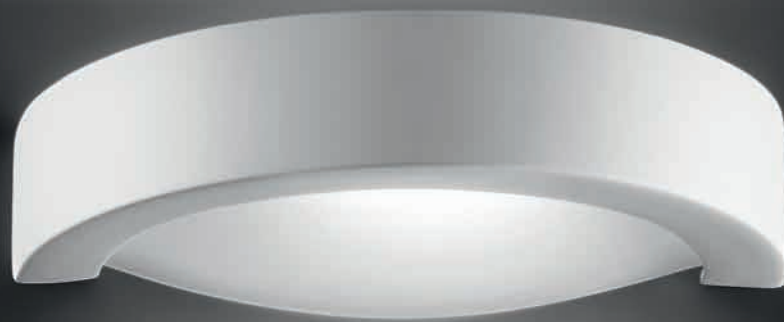

Lampenschirm / lampshade

0014.S13 ☐ 25 cm, ☐ 17 cm

Presented by  KOLARZ

0011.61

■ überstreichbar / paintable

MADE
IN
EUROPE

■ **0011.61**

Wandleuchte / wall lamp