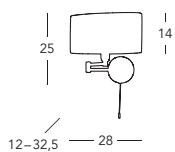

■ **1264.61.6**
Wandleuchte / wall lamp
vernickelt / nickel plated
☐ 1 Ip., E14, 40 W / LED E14

■ **1264.61.7**
Wandleuchte / wall lamp
Messing / brass
☐ 1 Ip., E14, 40 W / LED E14

■ **1264.61.4**
Wandleuchte / wall lamp
Altmessing / antique brass
☐ 1 Ip., E14, 40 W / LED E14