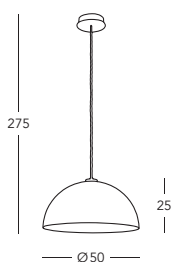

■ handdekoriert / hand-decorated

MADE
IN
AUSTRIA

■ **A1339.31.Co.VinCu/50**
Hängeleuchte / hanging lamp
☐ 1 Ip., E27, 100W / LED E27

■ **A1339.31.Wm.VinAg/50**
Hängeleuchte / hanging lamp
☐ 1 Ip., E27, 100W / LED E27

■ **A1339.31.Co.VinAu/50**
Hängeleuchte / hanging lamp
☐ 1 Ip., E27, 100W / LED E27

Presented by **KOLARZ**