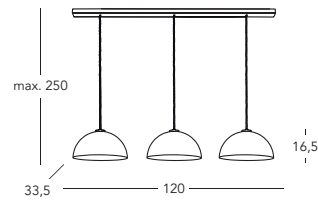

Cult – Decor Leaf

■ **A1339.33.Co.Au/33**

Hängeleuchte / hanging lamp

☐ 3 lp., E27, 60W / LED E27