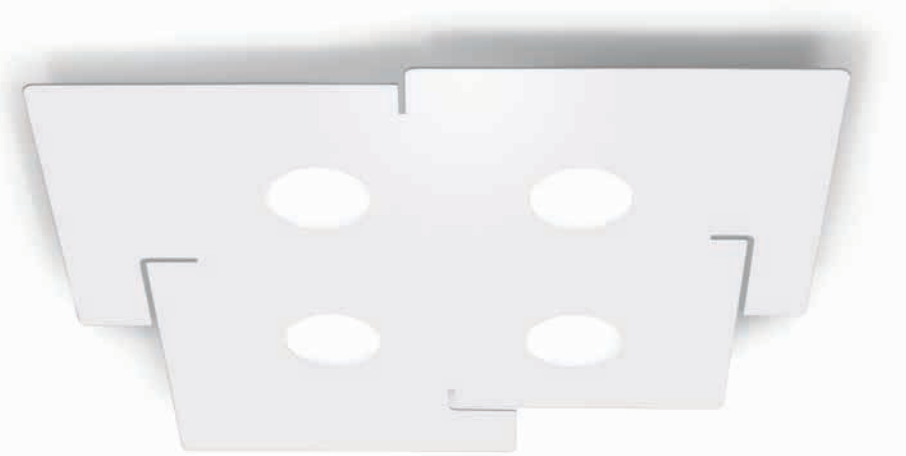

Square ■ inkl./incl. LED GX53, dimmbar/dimmable
■ Leuchtmittel tauschbar/illuminant changeable

■ **A1337.14.1.W**

Deckenleuchte/ceiling lamp

☏ 4 lp., incl. LED GX53, 7 W
2240 lm, 2700 K