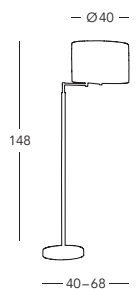

Hilton Sand

1264.41.6
Bodenleuchte / floor lamp
vernickelt / nickel plated
1 Ip., E27, 60 W / LED E27

1264.41.7
Bodenleuchte / floor lamp
Messing / brass
1 Ip., E27, 60 W / LED E27

1264.41.4
Bodenleuchte / floor lamp
Altmessing / antique brass
1 Ip., E27, 60 W / LED E27