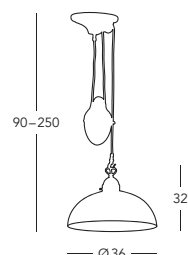

- handdekoriert / hand-decorated
- mundgeblasene Gläser / mouth-blown glasses

MADE
IN
AUSTRIA

■ 731.33.102

Zughängeleuchte / height adjustable hanging lamp

☏ 1 lp., E27, 75W / LED E27

Presented by KOLARZ