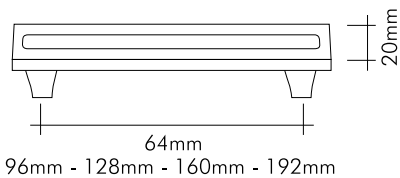

Teknik Çizimler / Technical Drawings