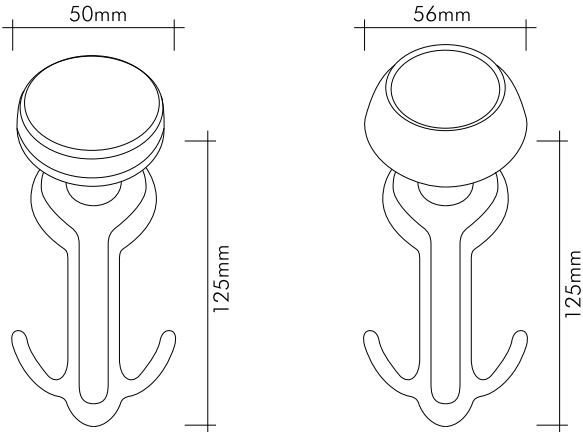

Teknik Çizimler / Technical Drawings