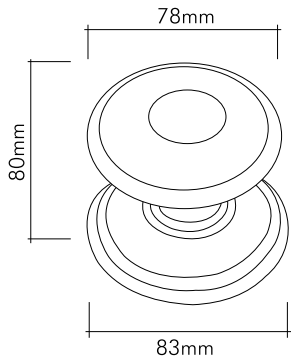

Teknik Çizimler / Technical Drawings