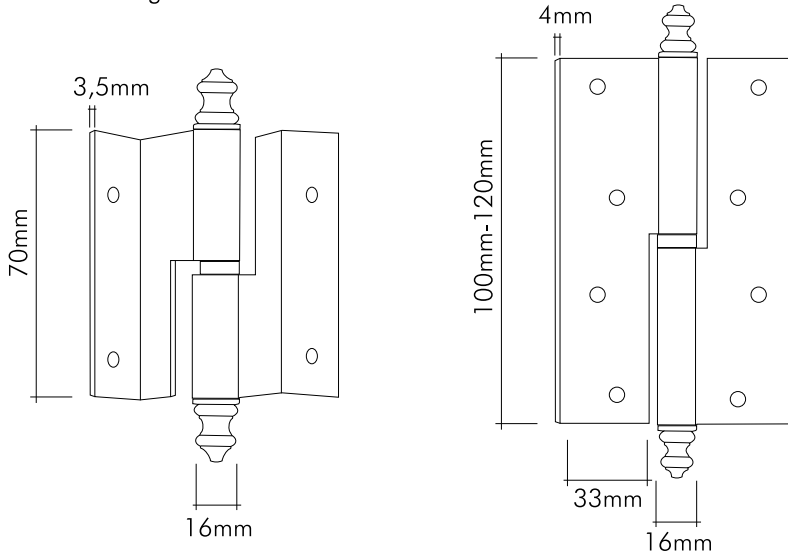

Teknik Çizimler / Technical Drawings