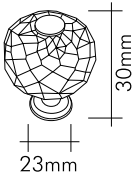

Teknik Çizimler / Technical Drawings