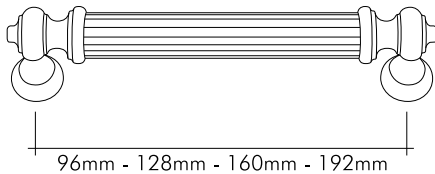

Teknik Çizimler / Technical Drawings