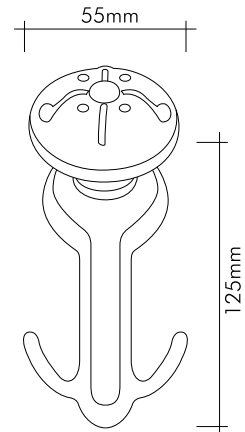

04198-030 48mm
24 ayar altın kaplama
24K gold plated

Teknik Çizimler / Technical Drawings

07198-030-55 55mm

24 Ayar altın kaplama

24K gold plated

Our products are patented.

mondeo
Door Handle-Drawer Handle
& Bathroom Accessories