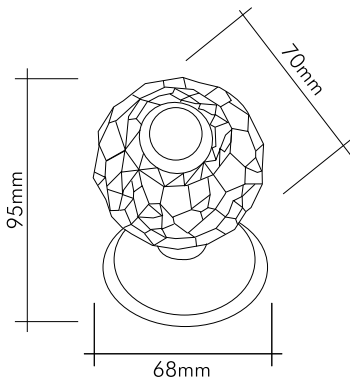

Teknik Çizimler / Technical Drawings

0537-030

24 Ayar altın kaplama

24K gold plated

Our products are patented.

mondeo
Door Handle-Drawer Handle
& Bathroom Accessories

Sefa Toplar / Knobs

Sadeliktir yaşam.
Life is simplicity.