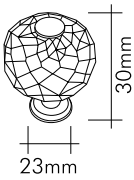

Teknik Çizimler / Technical Drawings