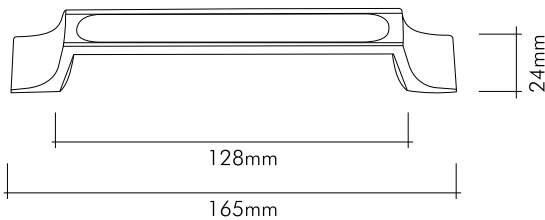

Teknik Çizimler / Technical Drawings

0780-031 B SEDEF

Beyaz - 24 Ayar altın kaplama

White - 24K gold plated

2580-031-1128 B SEDEF

Beyaz - 24 Ayar altın kaplama

White - 24K gold plated

Our products are patented.