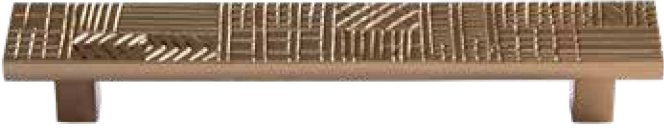

Geometrik Çekmece Kulp / Drawer Handle

Teknik Bilgiler / Technical Information

Prinç imalat / Made of brass

İngiliz Albrifin S vernik / Albrifin S varnish

24 ayar altın kaplama / 24K gold plated

Çelik demir, alyan vida, çelik yay

Renk Seçenekleri / Color Options

25601-003-96
24 Ayar Altın
24K Gold