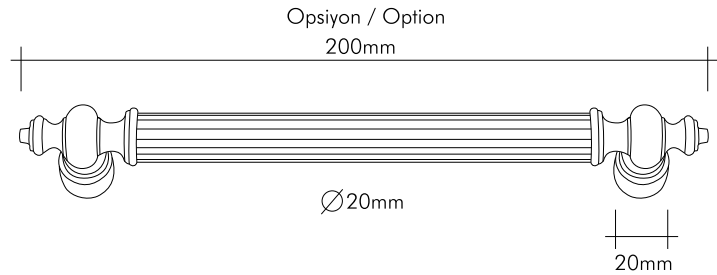

Teknik Çizimler / Technical Drawings