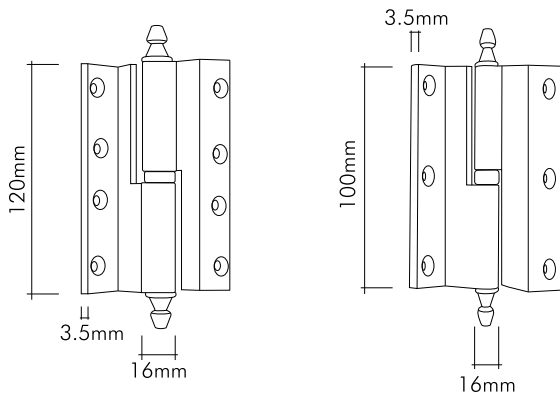

Teknik Çizimler / Technical Drawings