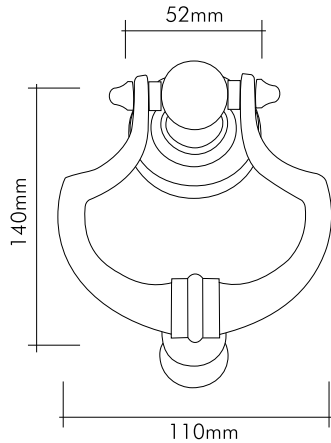

Teknik Çizimler / Technical Drawings