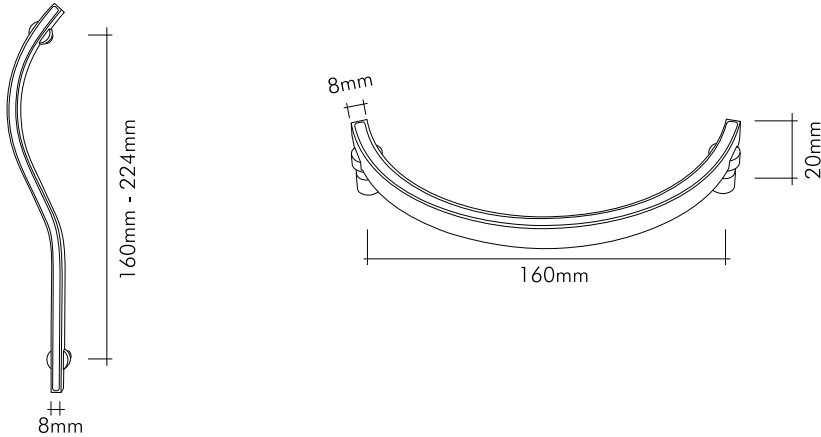

Teknik Çizimler / Technical Drawings