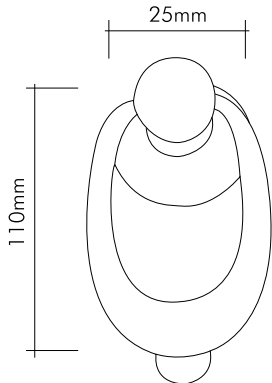

Teknik Çizimler / Technical Drawings