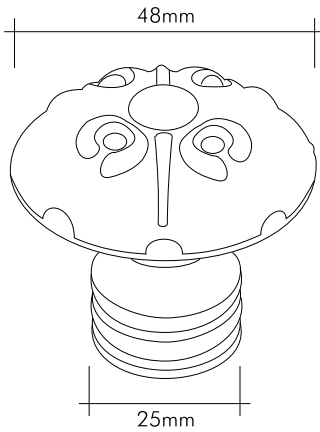

04198-030 48mm
24 ayar altın kaplama
24K gold plated

Teknik Çizimler / Technical Drawings

07198-030-55 55mm

24 Ayar altın kaplama

24K gold plated

Our products are patented.

mondeo
Door Handle-Drawer Handle
& Bathroom Accessories