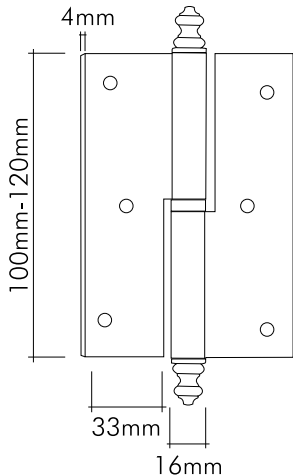

16120-030-2111

24 Ayar altın kaplama

24K gold plated

Our products are patented.

VISTA D'ORO
THE QUALITY OF EXPERIENCE
by Schinoglu

Nakişlı Okka - Cumba^{Menteşeler}

Embroidered Lift-Off and Crank Hinges

Arzudur yaşam.