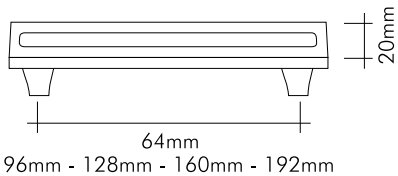

Teknik Çizimler / Technical Drawings