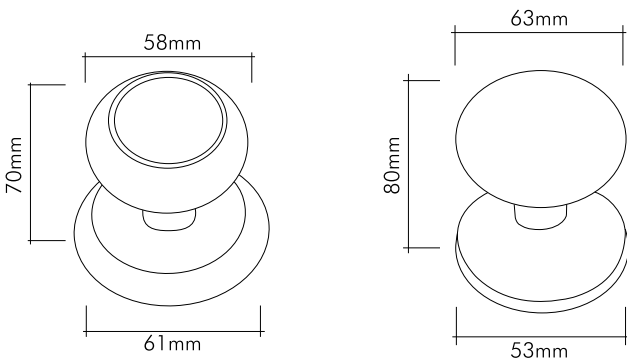

Teknik Çizimler / Technical Drawings

0503-003 CAN

Altın rengi kaplama
Gold color plated

0524-060 ANNA

Saten krom kaplama
Satene chrome plated

Our products are patented.

mondeo
Door Handle-Drawer Handle
& Bathroom Accessories