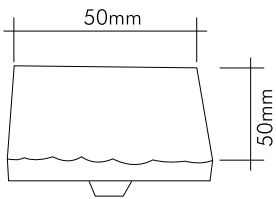

Teknik Çizimler / Technical Drawings