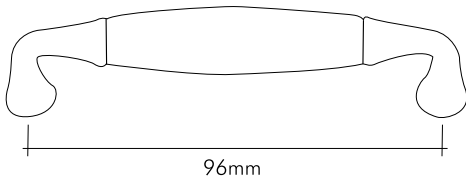

128mm
160mm

2527-003-107-96

Altın rengi kaplama

Gold color plated

Our products are patented.

mondeo
Door Handle-Drawer Handle
& Bathroom Accessories

Mondeo Çekmece Kulpu / Drawer Handle

Geleceğe göz kırpmaktır yaşam.
Life is to wink at future.