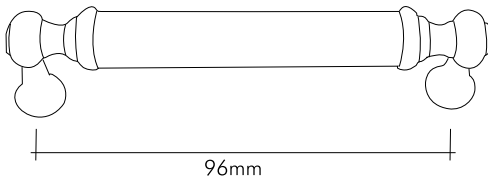

Teknik Çizimler / Technical Drawings