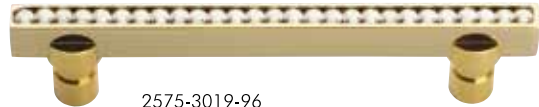

2575-3019-96
Beyaz kristal - 24 Ayar altın kaplama
White crystal - 24K gold plated