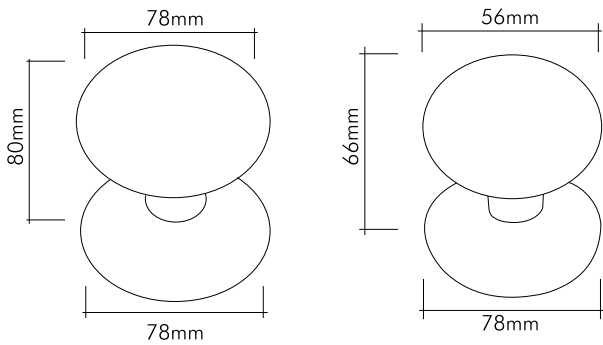

Bendio - Side Toplar / Knobs

Doğallıktır yaşam.
Life is to be natural.

Teknik Bilgiler / Technical Information

Prinç imalat / Made of brass
İngiliz Albrifin S vernik / Albrifin S varnish

Renk Seçenekleri / Color Options

Teknik Çizimler / Technical Drawings