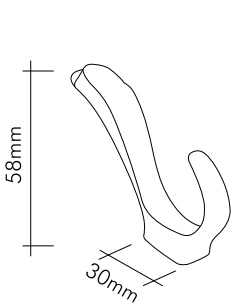

Teknik Çizimler / Technical Drawings

1425-030 MONDEO

24 Ayar altın kaplama

24K gold color plated

1427-093 BENDİO

Gümüş - Altın rengi kaplama

Silver - Gold color plated

Our products are patented.