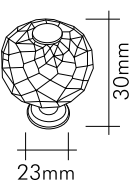

2537-030-160
24 Ayar altın kaplama
24K gold plated

2537-030-192
24 Ayar altın kaplama
24K gold plated

Teknik Çizimler / Technical Drawings

0737-030-1

24 Ayar altın kaplama
24K gold plated

2537-030-96

24 Ayar altın kaplama
24K gold plated