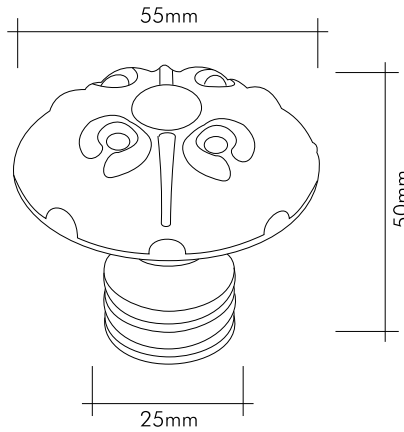

04198-030 48mm
24 ayar altın kaplama
24K gold plated

Teknik Çizimler / Technical Drawings

07198-030-55 55mm

24 Ayar altın kaplama

24K gold plated

Our products are patented.

mondeo
Door Handle-Drawer Handle
& Bathroom Accessories