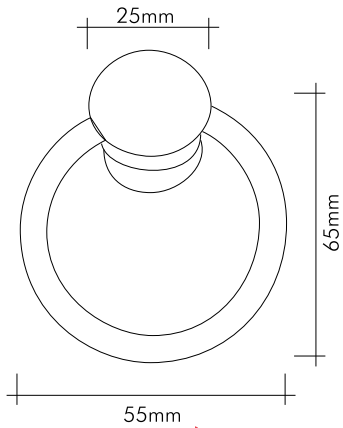

Teknik Çizimler / Technical Drawings