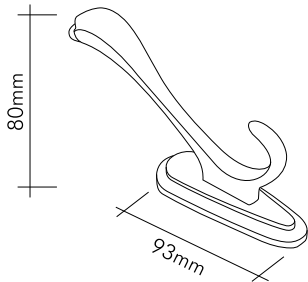

Teknik Çizimler / Technical Drawings