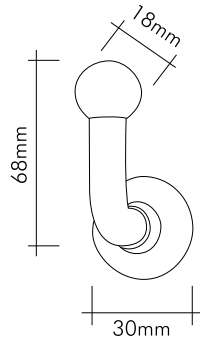

Teknik Çizimler / Technical Drawings

1425-030 MONDEO

24 Ayar altın kaplama

24K gold color plated

1427-093 BENDİO

Gümüş - Altın rengi kaplama

Silver - Gold color plated

Our products are patented.