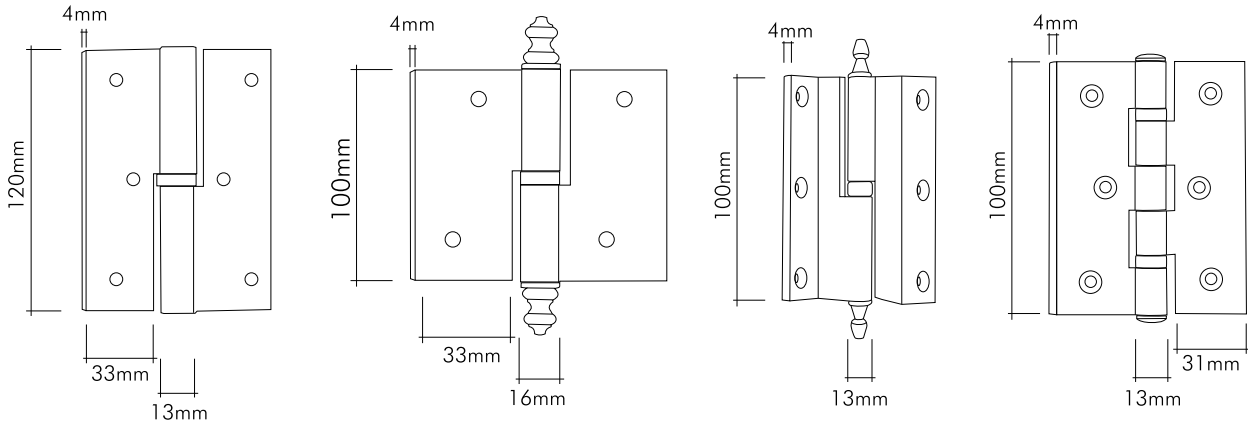

Teknik Çizimler / Technical Drawings