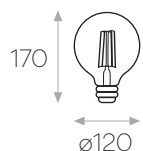

1x E27

BOMBILLAS RECOMENDADAS RECOMMENDED BULBS

BOMBILLA LED 6W DECO ESPEJO
DECO MIRROR BULB 6W LED

BOMBILLA LED 6W DECO TRANSPARENTE
DECO TRANSPARENT BULB 6W LED

SKU ACB62605

(Otras bombillas/Other bulbs pag. 77)