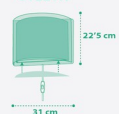

E-27
3 x 60W máx.

E-14 1 x LED
0.3W máx.
Included

A
80228H