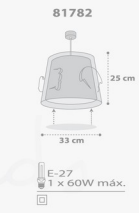

a little trip

a little trip

the clouds
...through