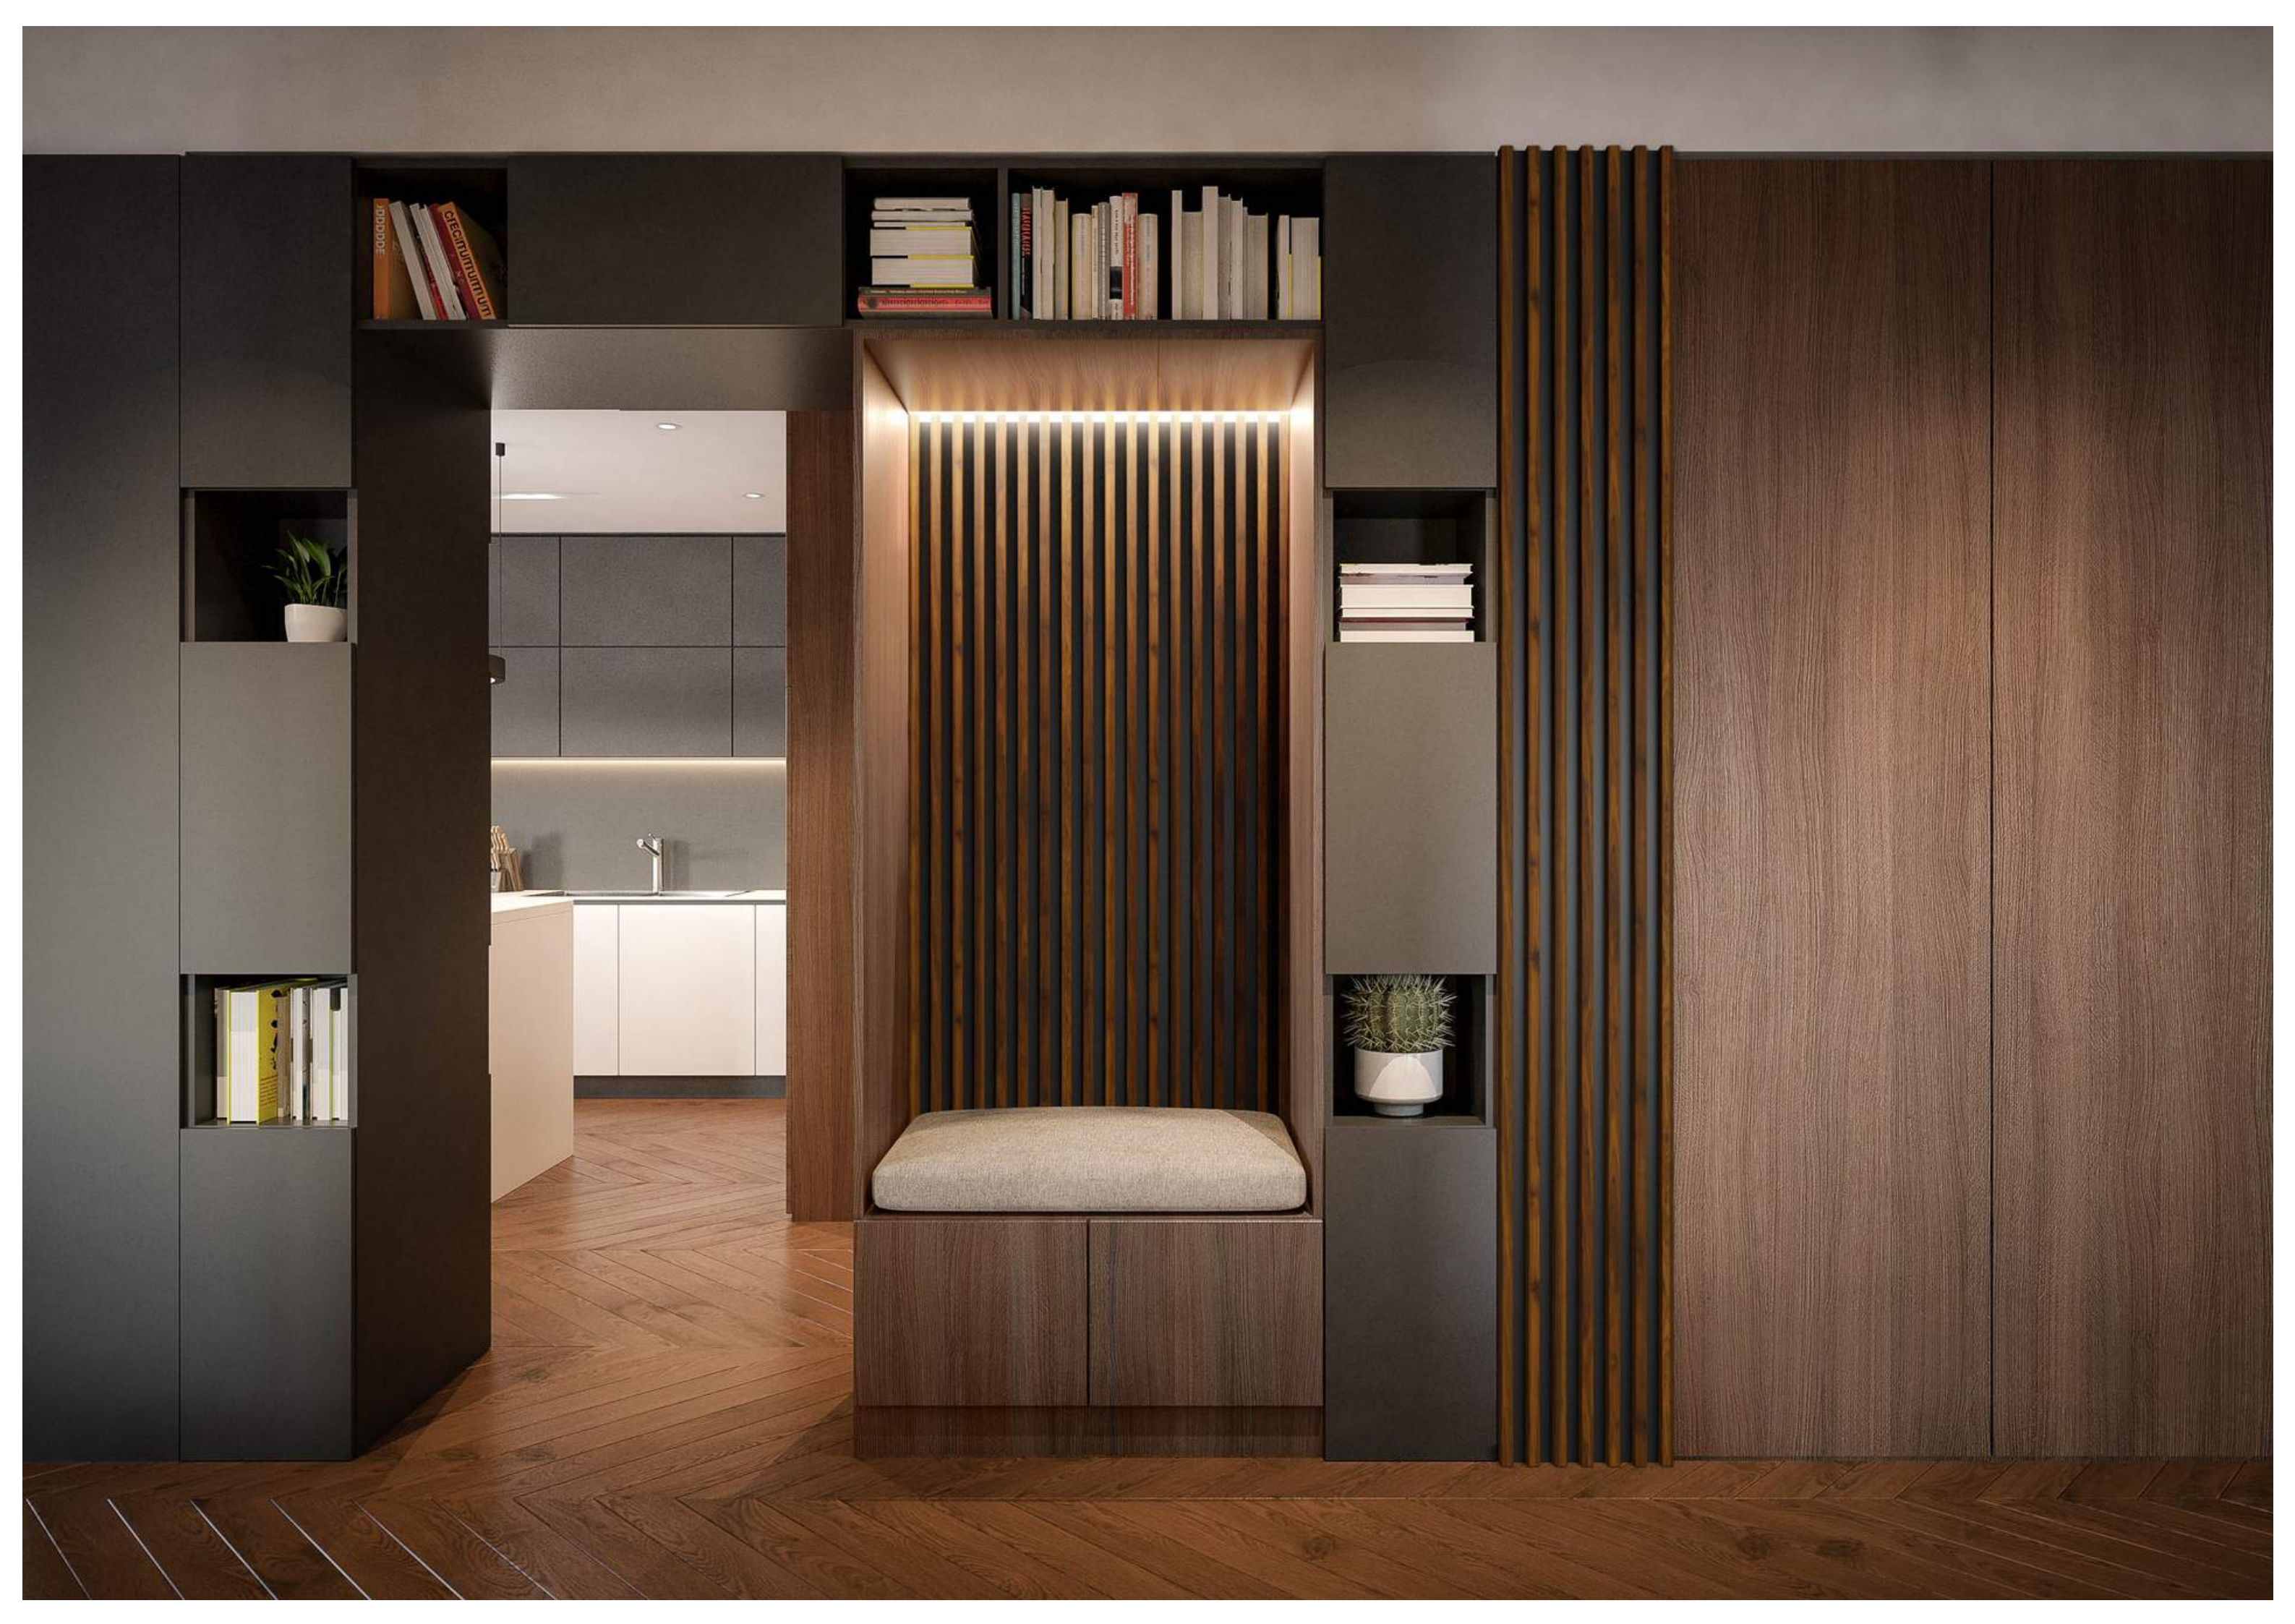

OŘECH

LINEA COMFORT OŘECH

LINEA COMFORT 5 ořech/černá

2650 x 246 x 27 mm

URBAN

LINEA COMFORT URBAN

LINEA COMFORT 5 urban/černá

2650 x 246 x 27 mm

LINEA COMFORT OŘECH

LINEA SINGLE DUB

LINEA COMFORT URBAN

LINEA SLIM SINGLE DUB

A modern living room with a prominent wall of vertical acoustic slats in a dark wood finish. A large rectangular mirror is mounted on the slat wall, reflecting a potted plant and a string of warm-toned lights. In the foreground, a dark round coffee table holds a gold tray and a book. To the right, a tufted sofa is visible, and a tall black floor lamp stands in the corner. The ceiling is equipped with three recessed spotlights. The floor is a mix of wood-look planks and a textured rug.