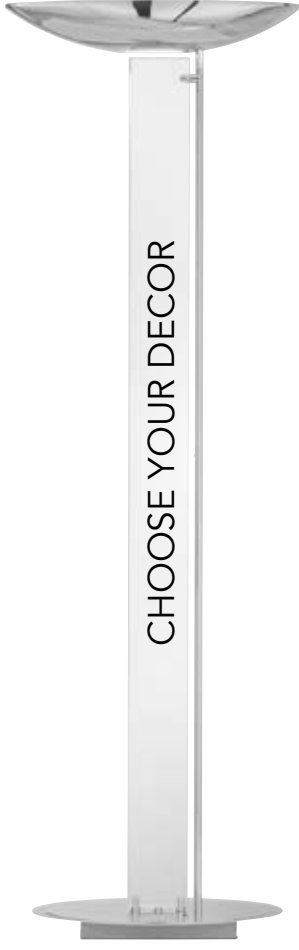

CHOOSE YOUR DECOR