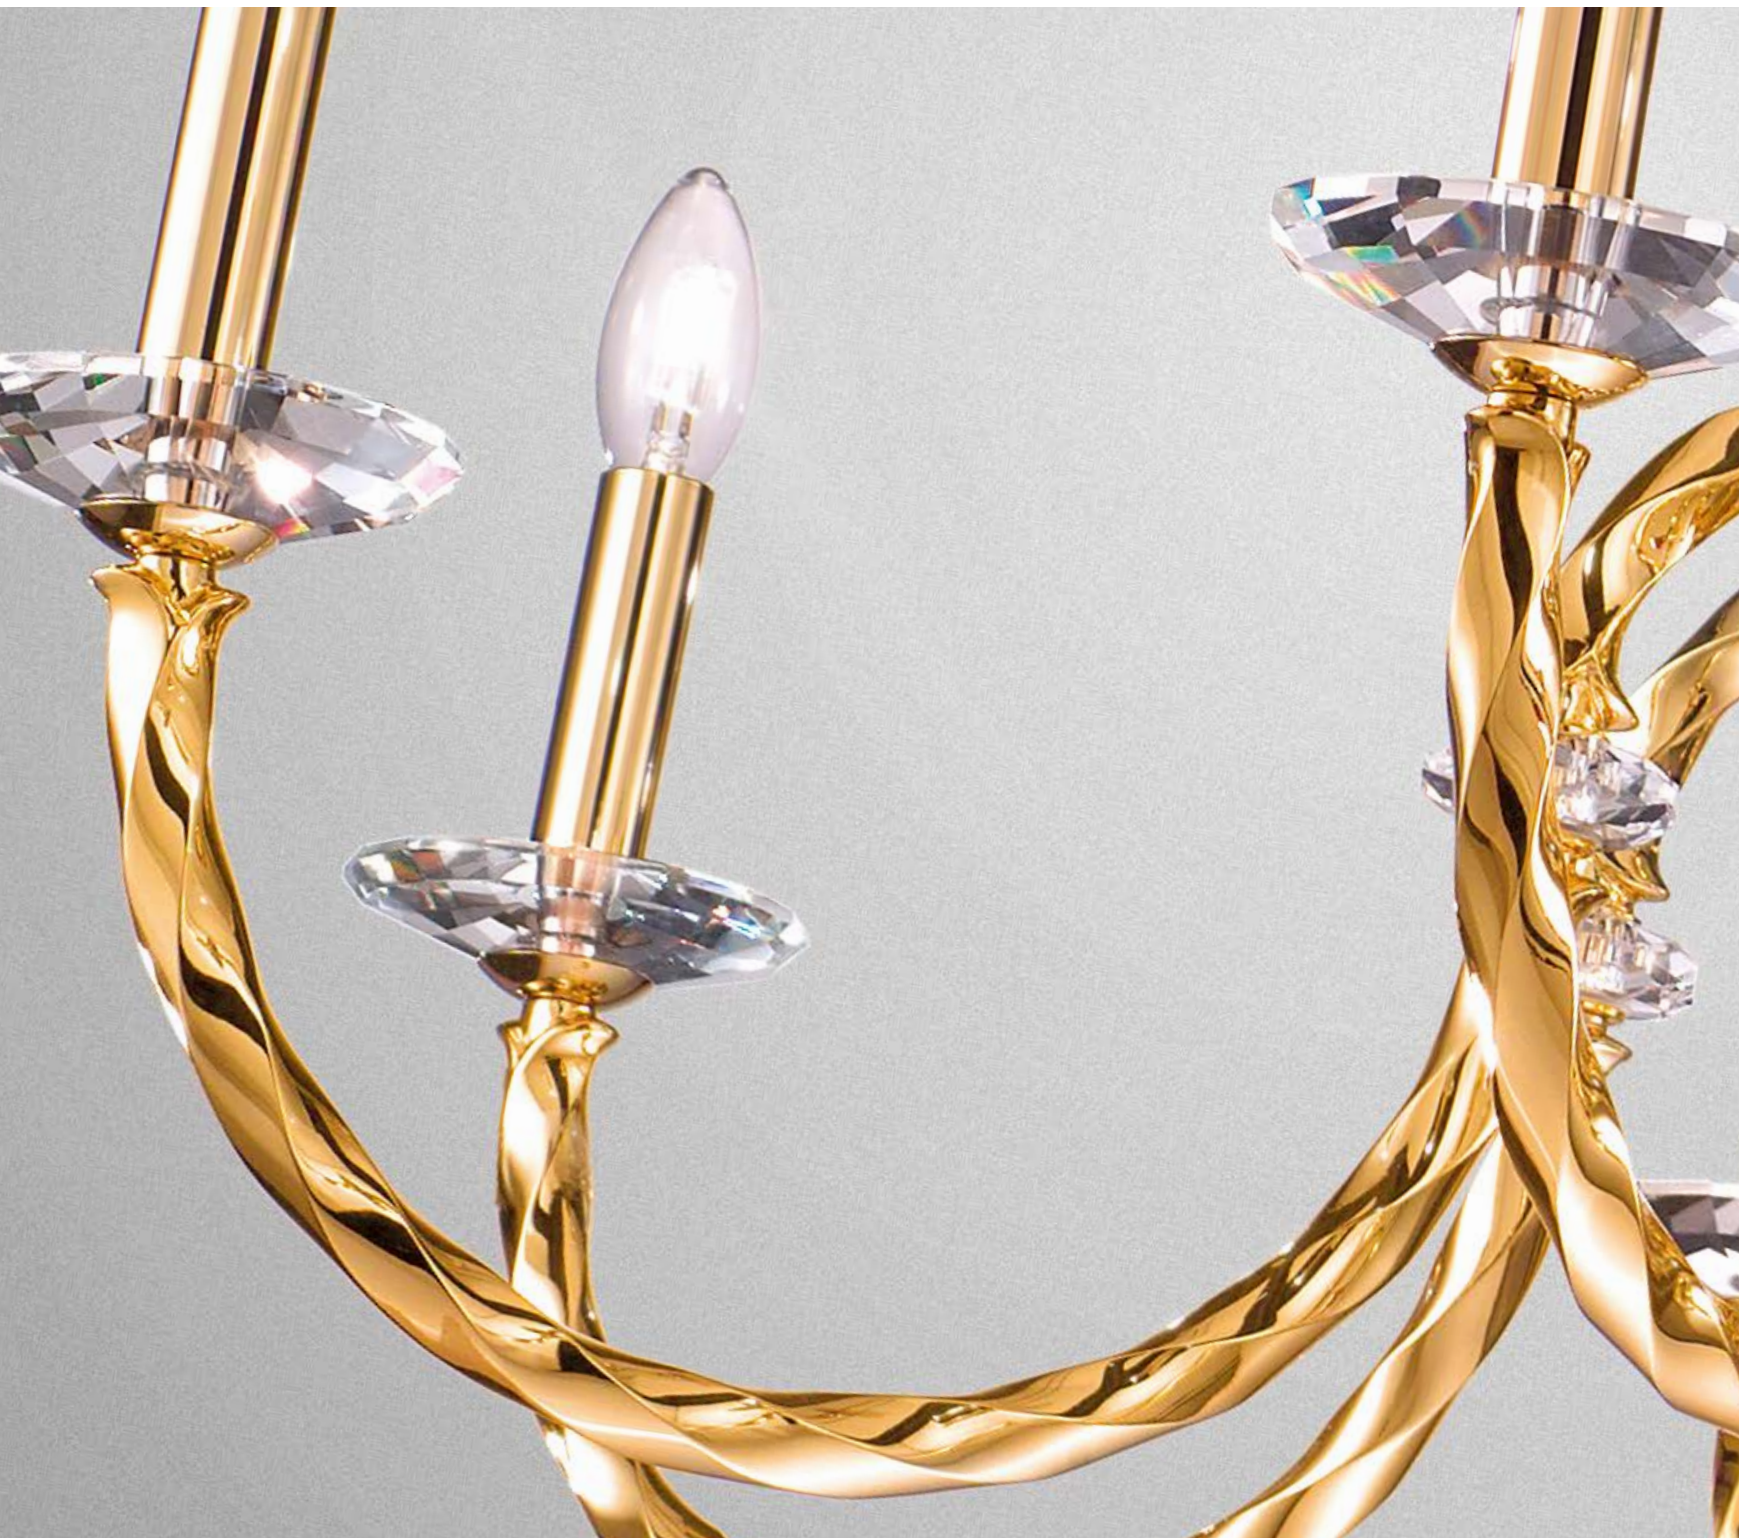

Moody and majestic lighting beauty, finished in 24 carat gold. Finest satinated glass surrounded by graceful golden ornaments. A timeless, handcrafted piece of art in charming classic look for direct and indirect lighting.

0298.10R.15

0298.10R.4

0298.10R.5

MILADY

Frame: brass

					
	<ul style="list-style-type: none"> ⊘ 50 cm ▭ 65 / 85 - 130 cm ⊚ 3 lp., E27, 60 W 	<ul style="list-style-type: none"> ⊘ 50 cm ▭ 11 cm ⊚ 4 lp., E27, 60 W 	<ul style="list-style-type: none"> ⊘ 40 cm ▭ 11 cm ⊚ 3 lp., E27, 60 W 	<ul style="list-style-type: none"> ⊘ 16 cm ▭ 12 cm ⊚ 1 lp., G9, 40 W 	
	24 carat gold plated	0298.33.3	0298.14.3	0298.13.3	0298.11.3
	antique brass	0298.33.4	0298.14.4	0298.13.4	0298.11.4
	chrome plated	0298.33.5	0298.14.5	0298.13.5	0298.11.5
	french gold	0298.33.15	0298.14.15	0298.13.15	0298.11.15

				
	<ul style="list-style-type: none"> ⊘ 12 cm ▭ 6,5 - 9 cm ⊚ 1 lp., GU10, 50 W 	<ul style="list-style-type: none"> ▭ 10 / 10 cm ▭ 5 cm ⊚ 1 lp., GU10, 50 W 	<ul style="list-style-type: none"> ⊘ 10 cm ▭ 5 cm ⊚ 1 lp., GU10, 50 W 	
	24 carat gold plated	0298.10B.3	0298.10Q.3	0298.10R.3
	antique brass	0298.10B.4	0298.10Q.4	0298.10R.4
	chrome plated	0298.10B.5	0298.10Q.5	0298.10R.5
	french gold	0298.10B.15	0298.10Q.15	0298.10R.15