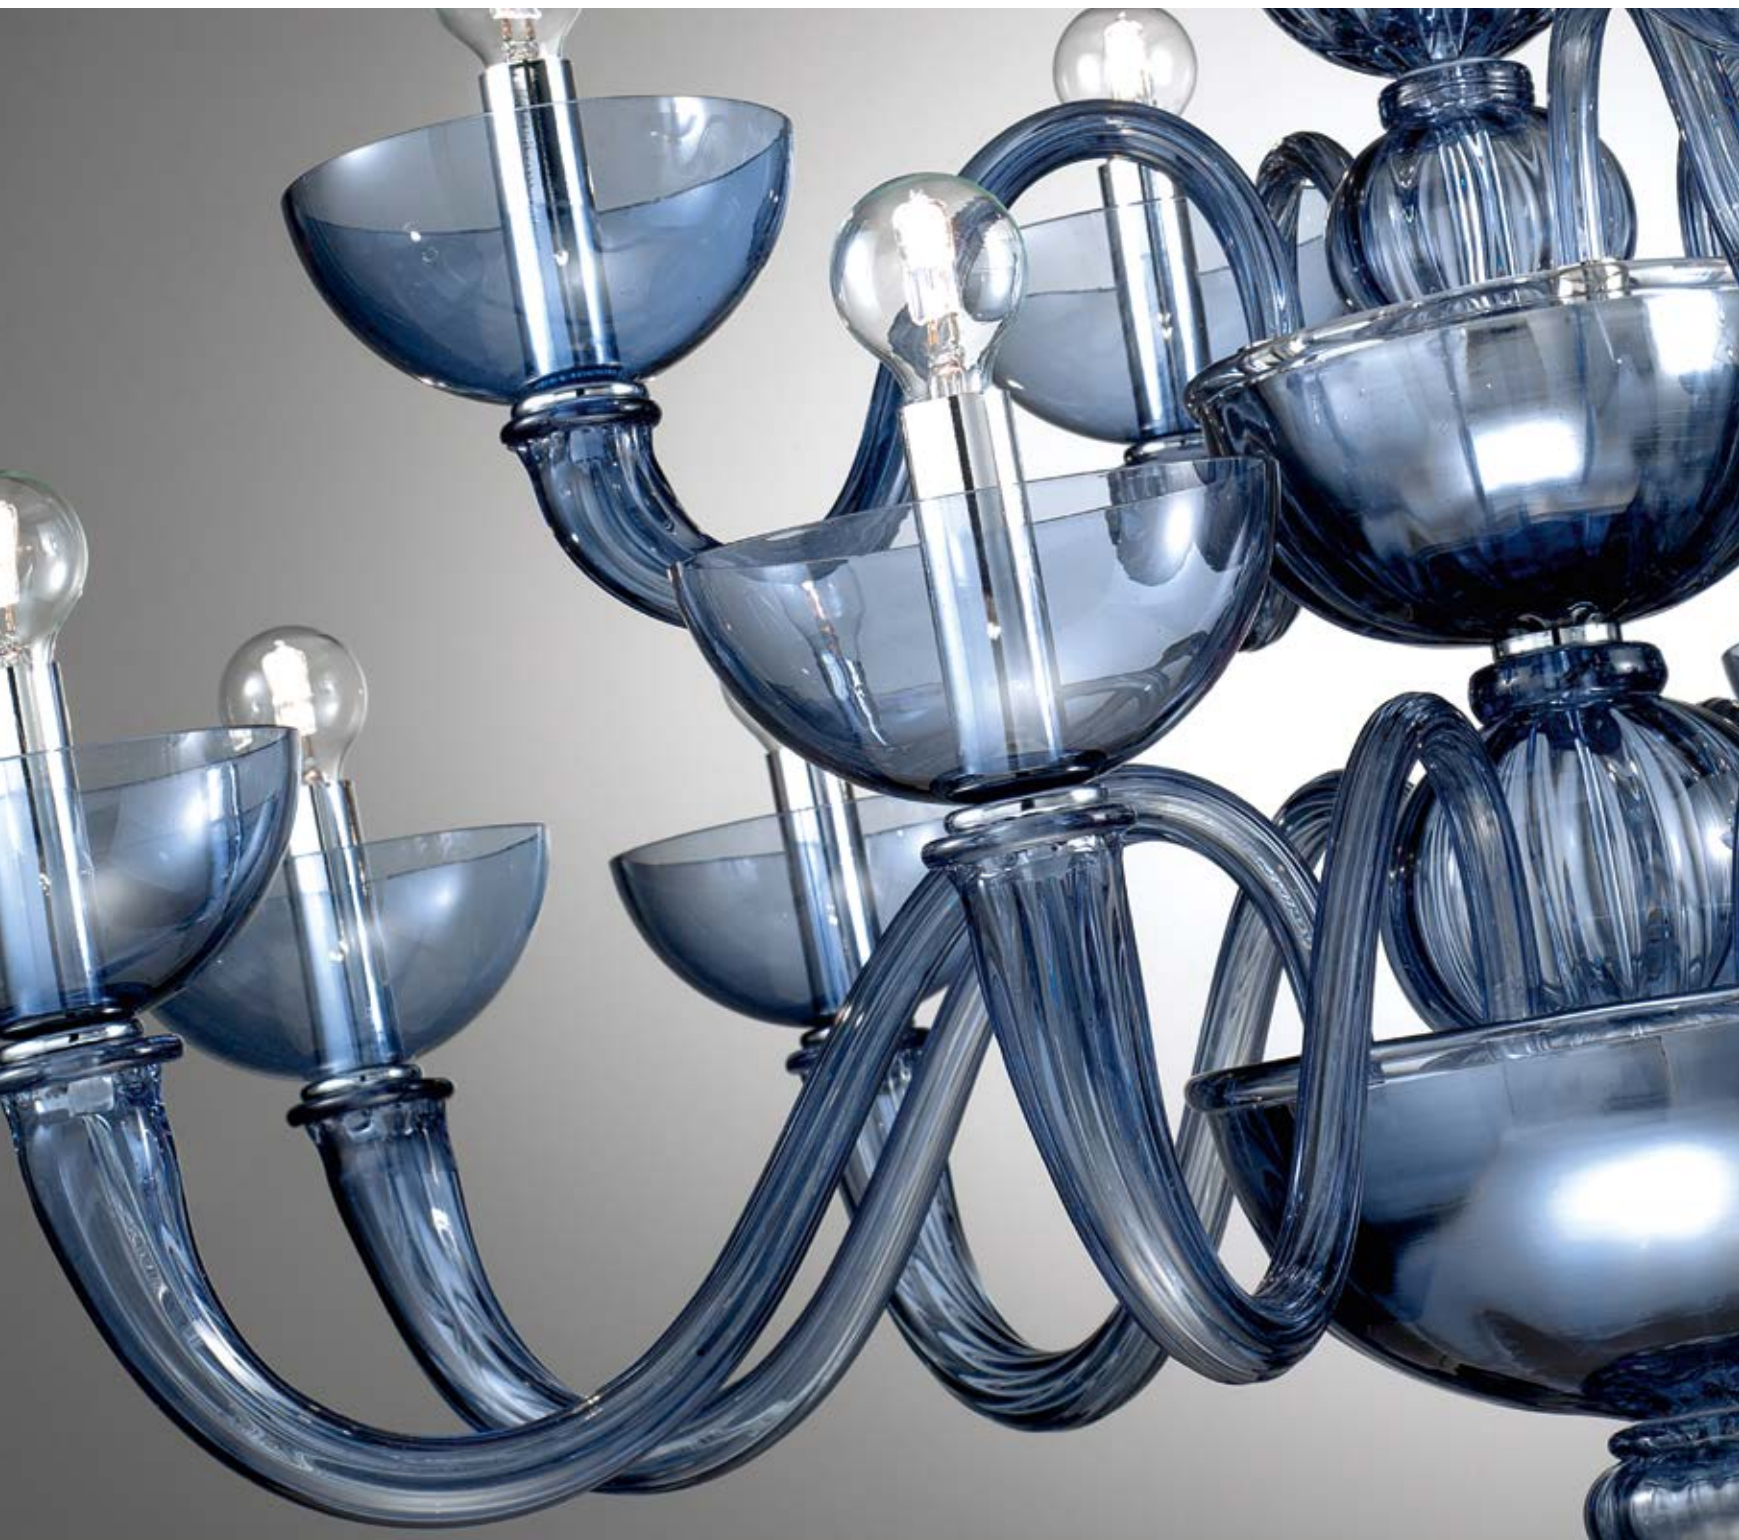

Oro satinato-
Satin gold plated