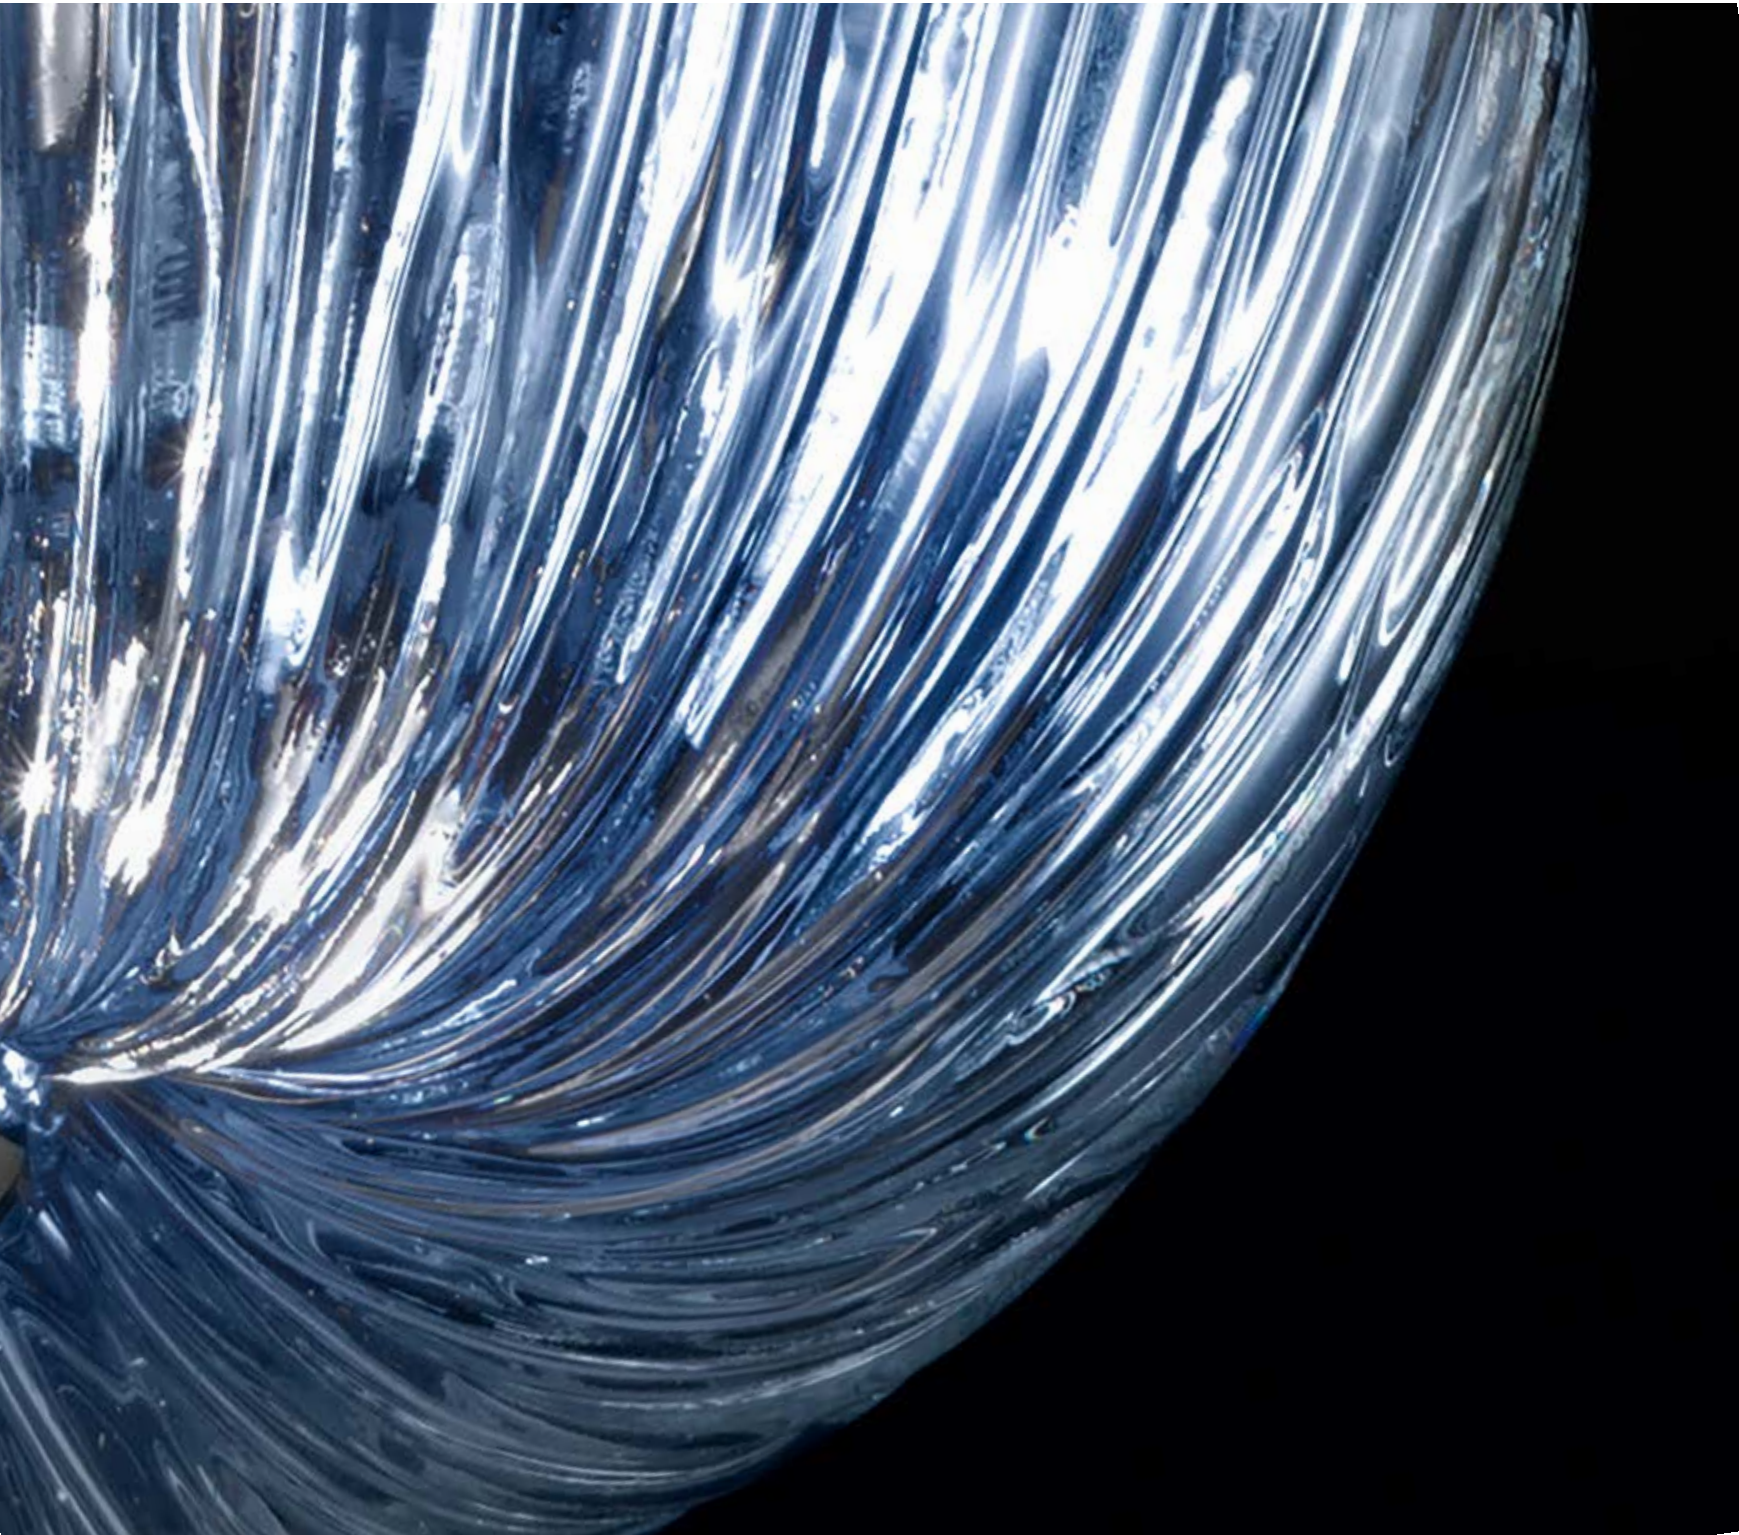

Nichel satinato-
Satin nickel

Oro satinato-
Satin gold plated

MURANO SAGREDO

Design by Kolarz Studio

KAP0019/P30.Cc.C

KAP0019/P50.Wc.W

KAP0019/P50.Wg.W

MURANO SAGREDO