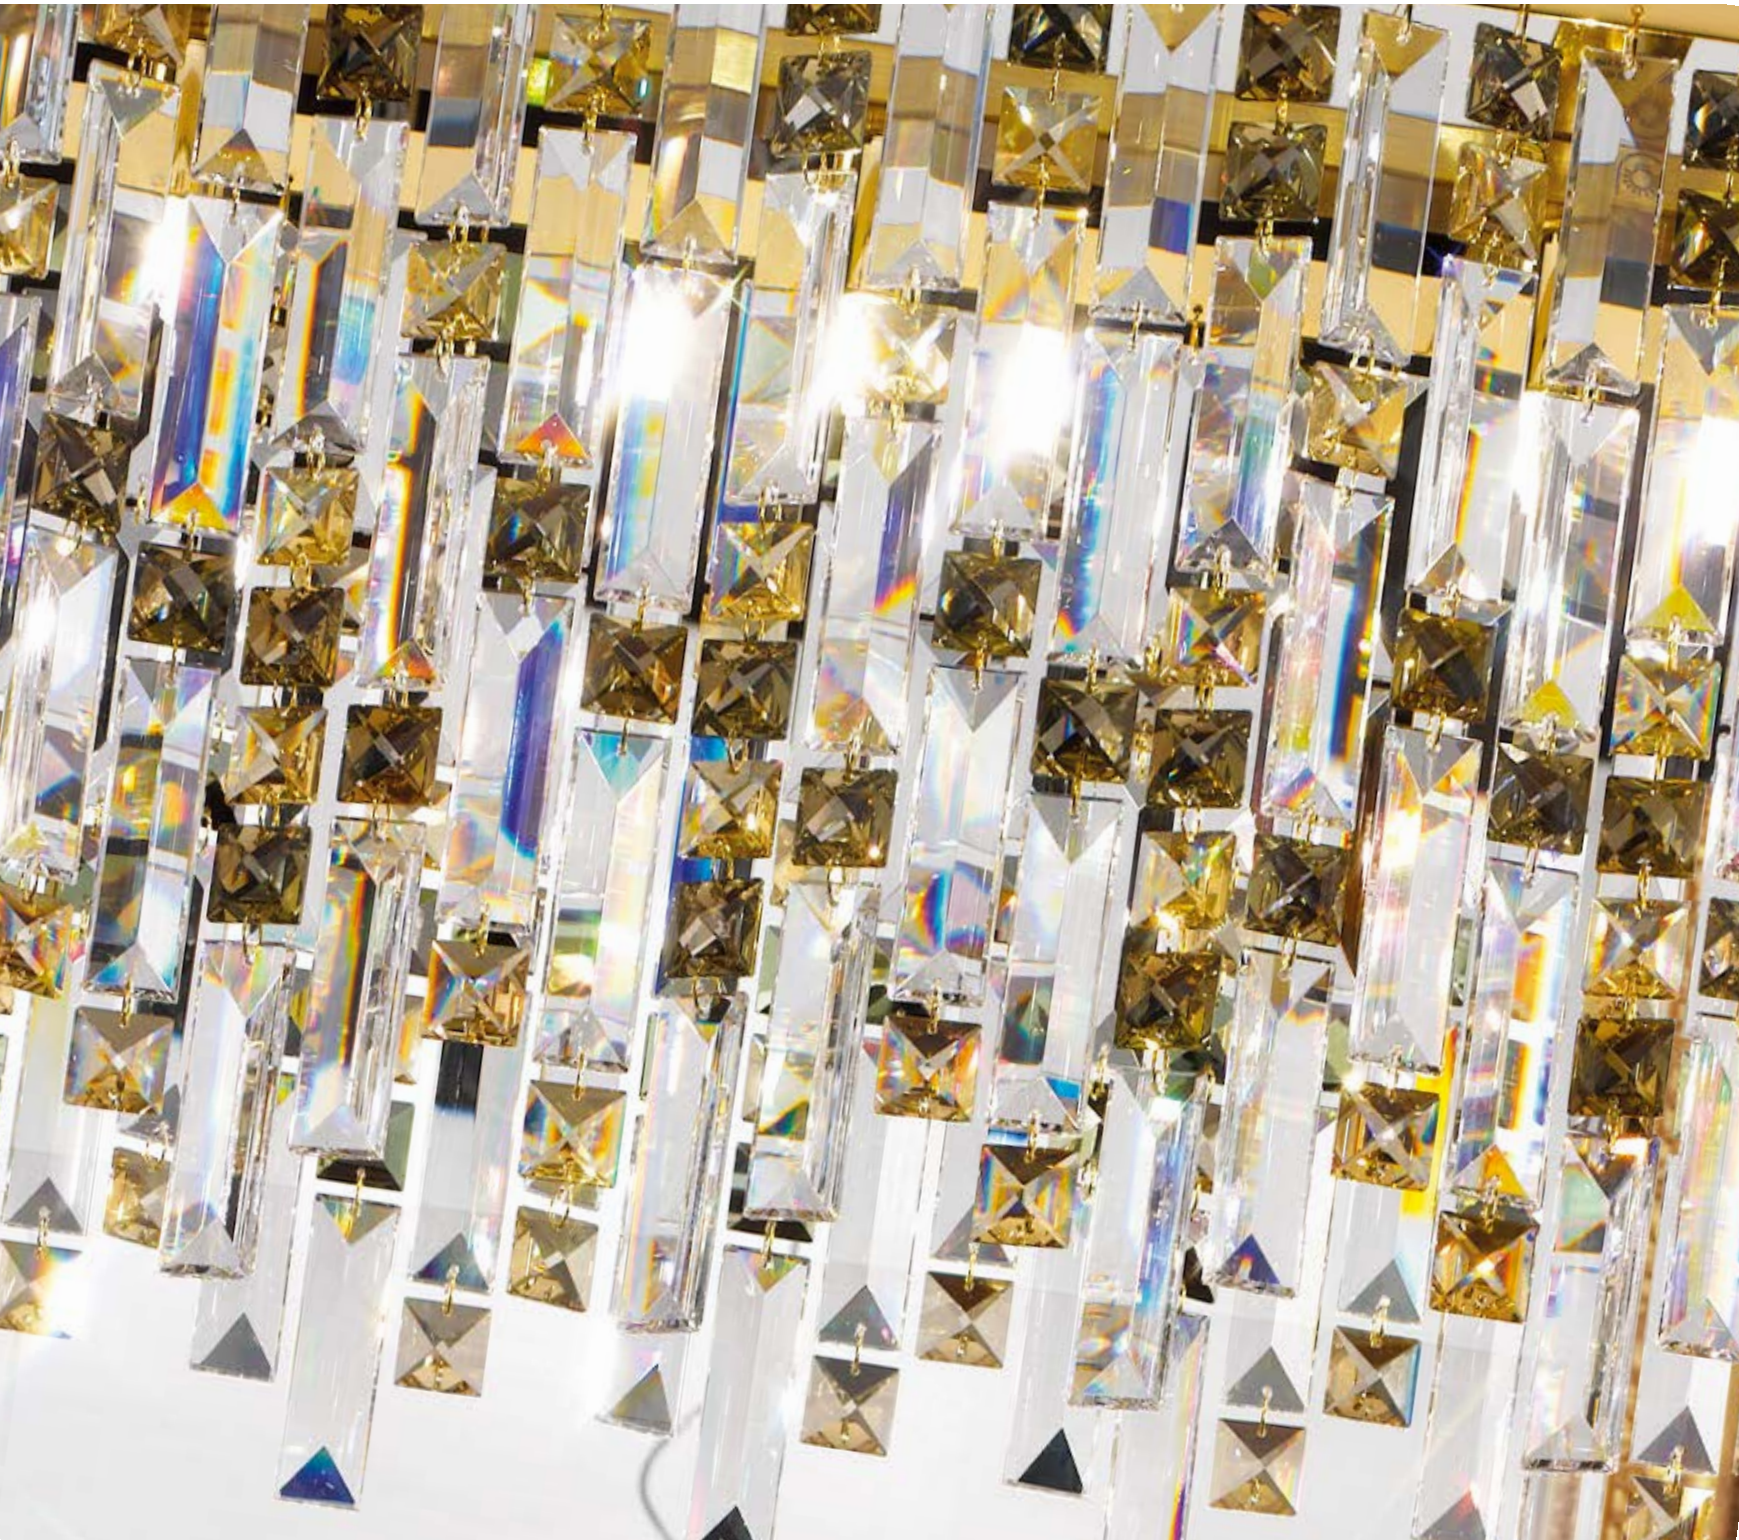

PRISMA

Design by Kolarz Studio