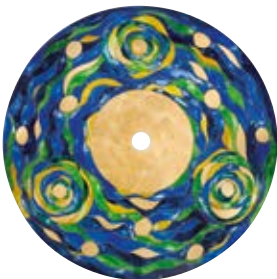

CHOOSE YOUR DECOR

Aqua blue