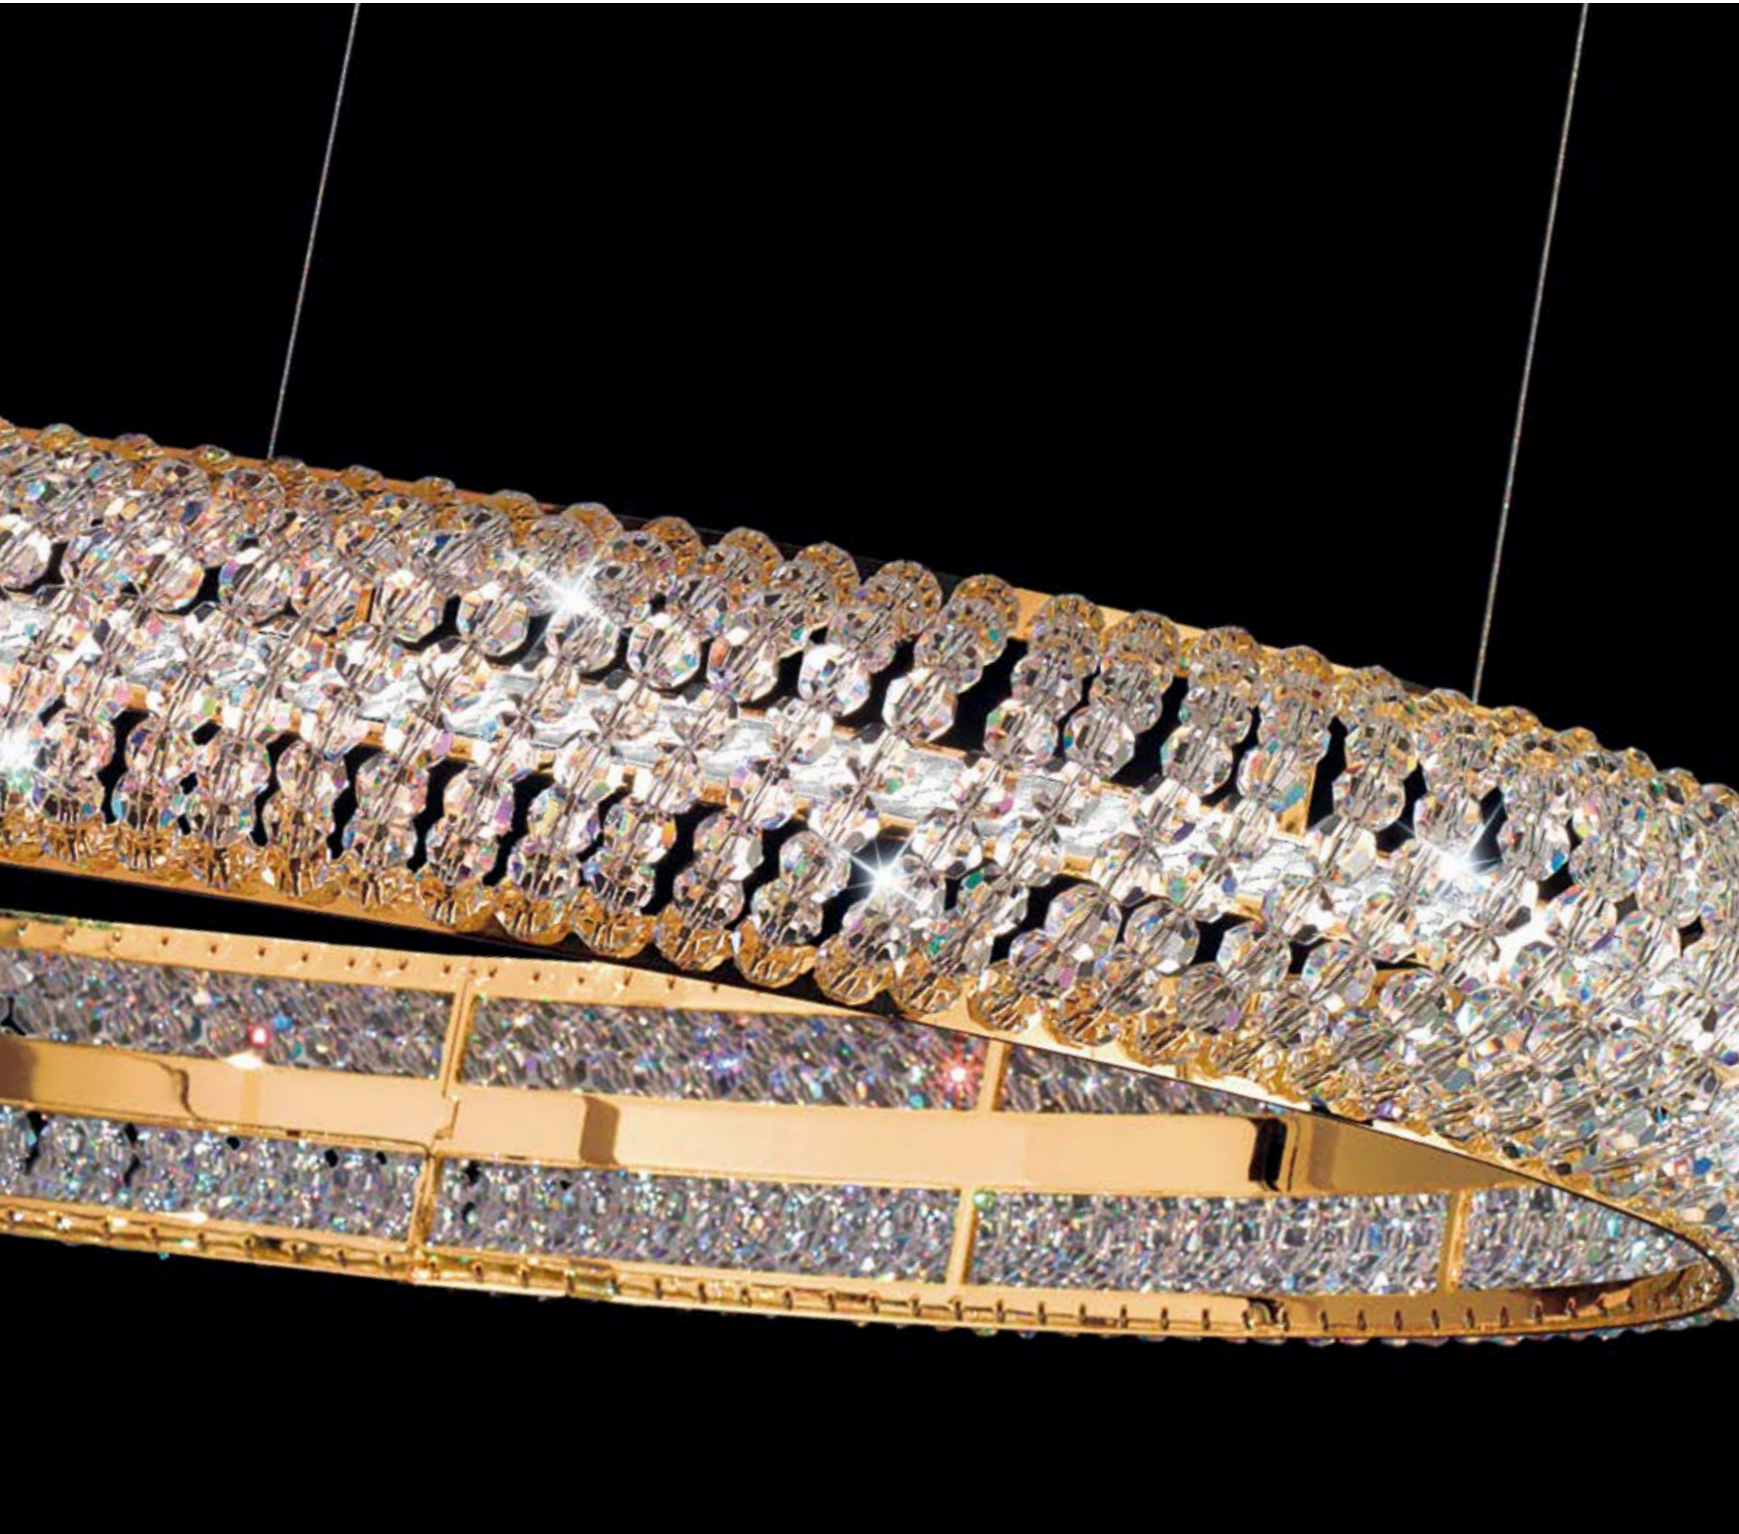

NOBILE

Design by Kolarz Studio