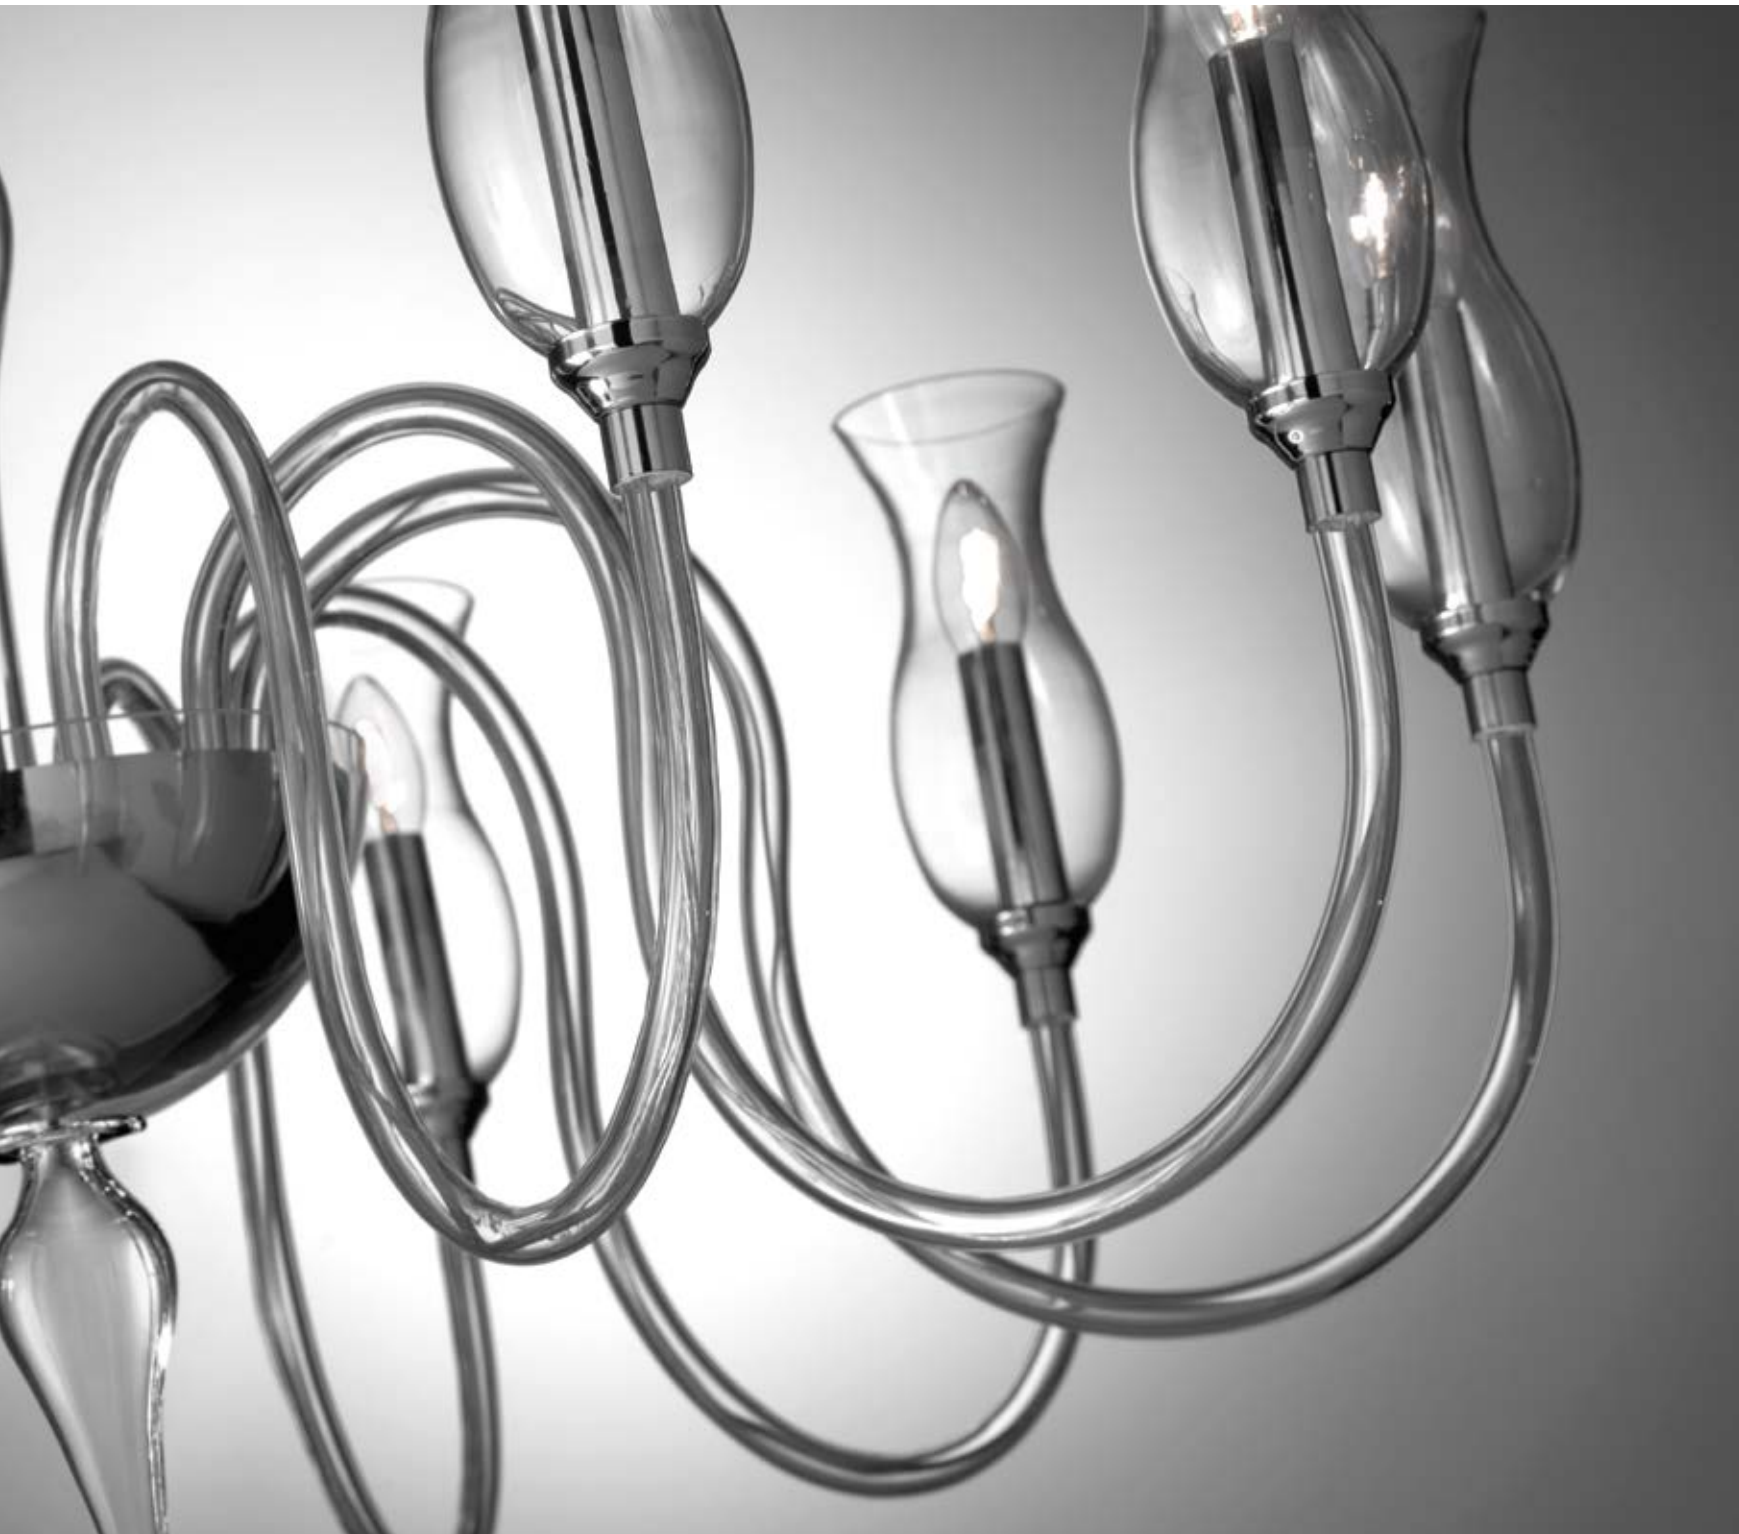

MURANO RENIER

Design by Kolarz Studio