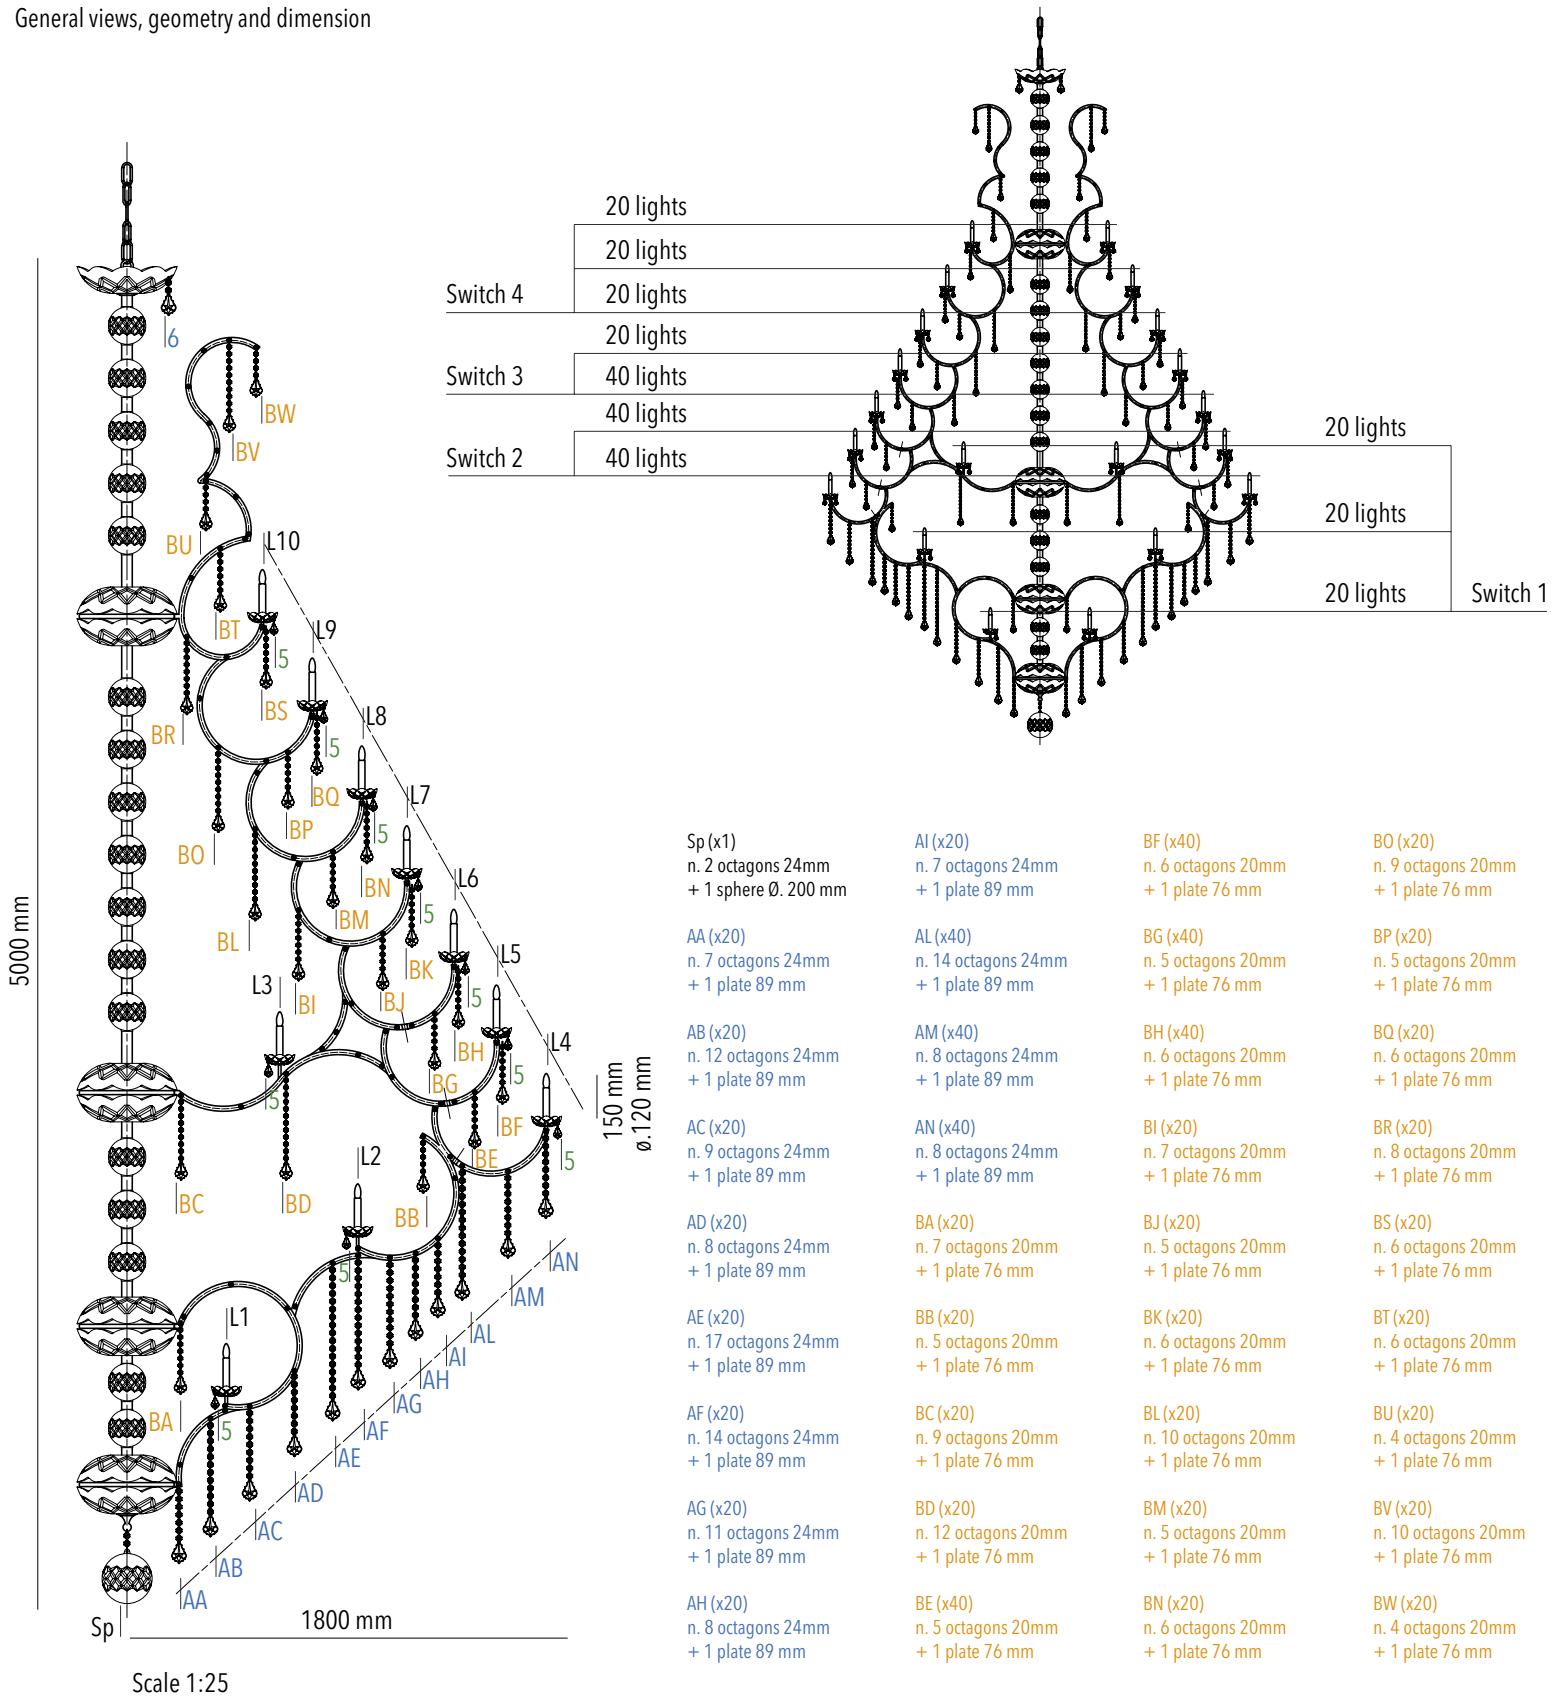

General views, geometry and dimension