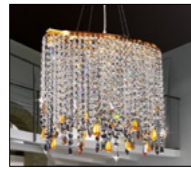

LDP 7051-4 (CHR)
ALDONEA CHROME
page: 19

LDP 7051-4 (GD)
ALDONEA GOLD
page: 18